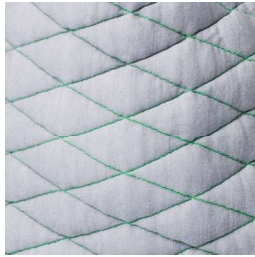

COLORIS & MATIÈRES
COLOURS & MATERIALS

- Laine, nylon, polyestère, bois / *Wool, nylon, polyester, wood, steel, foam*

FIN
FEBRIK SUMMIT
STREAM
REF. M0460101

DAISY
FEBRIK SUMMIT
SPARKLE
REF. M0460202

ELLA
FEBRIK STITCH
GRAPHIT
REF. M0460303