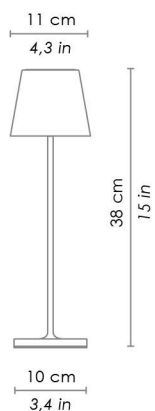

TAVOLO
TABLE LAMP

CARICA BATTERIA CON ENTRATA MICRO USB - INCLUSO/
POWER CHARGER WITH MICRO USB PLUG - INCLUDED

LED - 3000K - CRI>80 - 220-240V CE IP54

	DIMENSIONS	CODE	METAL PART FINISHES		TOTAL ABSORPTION	LUMEN LAMP
tavolo table lamp	Ø 11 - h 38 cm / Ø 4,3 - h 15 in	LD0280	BIANCO WHITE	CORTEN	2,2 W	154 lm
			B3	R3		