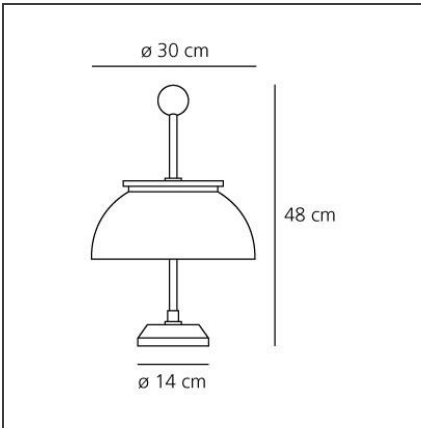

Alfa

IP20    Dimmerable: +  -

TECHNICAL DRAWINGS

DESIGN BY

Sergio Mazza

DESCRIPTION

Metal structure in opaque nickel-plate; diffuser in crystal glass; base in marble. The metal parts are hand turned.

FEATURES

<b>Article Code:</b>	0026010A	<b>Material:</b>	Glass, steel, marble
<b>Colour:</b>	White	<b>Series:</b>	Design, Modern Classic
<b>Installation:</b>	Table	<b>Area contract:</b>	Residential
<b>Environment:</b>	Indoor	<b>Emission:</b>	Diffused And Direct

DIMENSIONS

<b>Height:</b>	cm 48	<b>Impact Resistance:</b>	N.D.
<b>Base Diameter:</b>	cm 14	<b>Glow Wire Test:</b>	N.D.

NOT INCLUDED SOURCES

<b>Category:</b>	HALO	<b>Color Rendering:</b>	1a
<b>Number:</b>	2	<b>Color temperature (K):</b>	2800K
<b>Watt:</b>	30W		
<b>Lbs:</b>	D45		
<b>Socket:</b>	E14		
<b>Duration (h):</b>	1000h		