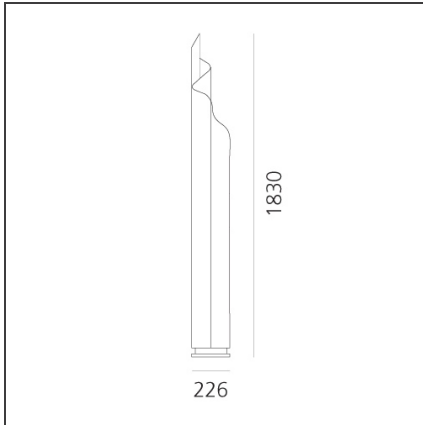

Chimera

IP20   

DESIGN BY

Vico Magistretti

DESCRIPTION

Base in white painted metal; structure/diffuser in heat-curved white opal methacrylate.

TECHNICAL DRAWINGS

FEATURES

Article Code:	0084010A	Material:	Methacrylate, aluminium, zamak
Colour:	White	Series:	Design
Installation:	Floor	Area contract:	Residential
Environment:	Indoor	Emission:	Diffused And Filtered

DIMENSIONS

Height: cm 180

INCLUDED SOURCES

Category:	FLUO
Number:	3
Watt:	28W
Lbs:	T16
Socket:	G5

LUMINAIRE

Power Supply:	Electronic Integrated	CCT:	3000K
Watt:	84W		
Voltage:	220V-240V		