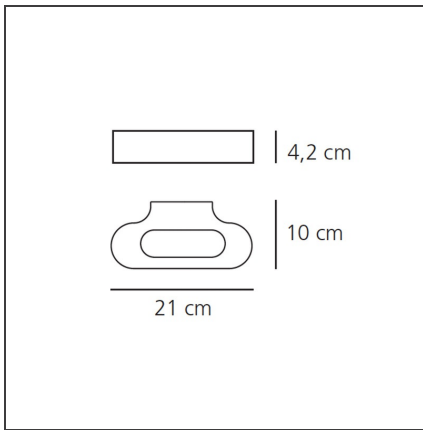

TECHNICAL DRAWINGS

DESIGN BY

Neil Poulton

DESCRIPTION

FEATURES

Article Code:	0615W20A	Material:	Aluminium, methacrylate, polycarbonate
Colour:	Silver	Series:	Design
Installation:	Wall	Area contract:	Hospitality, null
Environment:	Indoor	Emission:	Direct/indirect

DIMENSIONS

Length:	cm 21	Glow Wire Test:	750°C
Width:	cm 10		
Height:	cm 4.2		

INCLUDED SOURCES

Category:	LED	Color temperature (K):	2700K
Number:	1	CRI:	90
Watt:	20W		
Type:	0		
Class:	A		

LUMINAIRE

Power Supply:	Electronic	Delivered lumens output (lm):	1344lm
Watt:	20W	CCT:	2700K
Voltage:	220V-240V	Efficiency:	80%
		Efficacy:	67.19lm/W
		CRI:	90
		Dimmable Typology:	Push

Notes

Lamp included.