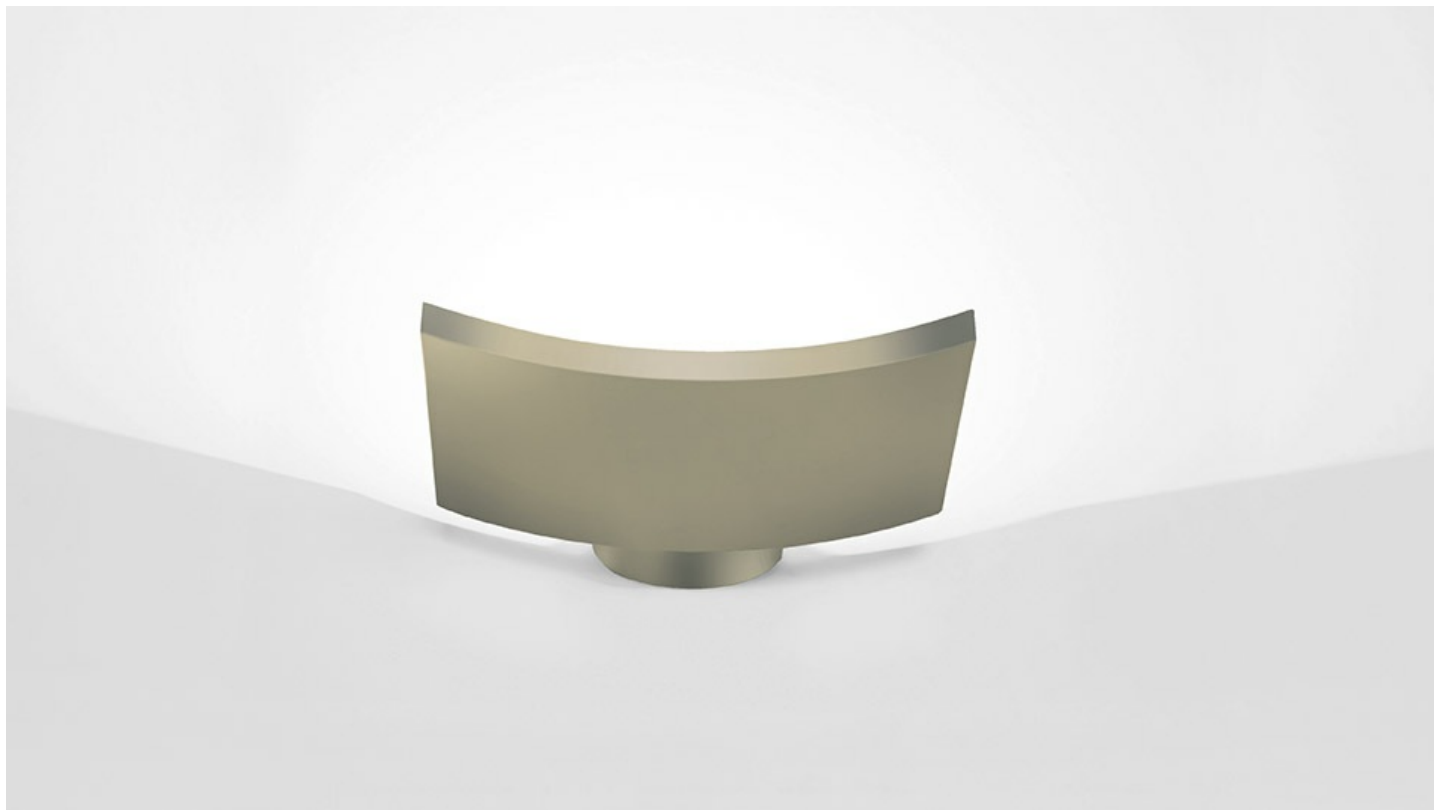

Microsurf

This small and thin wall appliance minimisez the use of materials and energy, whilst ensuring 1800 lumen flow. An almost imperceptible minimal sign capable to integrate into any architecture Item code 1646010A

Bronze
 Gold
 Titanium
 White

LED

 N/D° IP20

W	Dimensions	Luminous Flux (lm)	Color	Code	Product name
26W	15x20cm	1800		1646050A	Microsurf Gold
	16x22cm			1646040A	Microsurf Bronze
				1646060A	Microsurf Titanium
				1646010A	Microsurf white