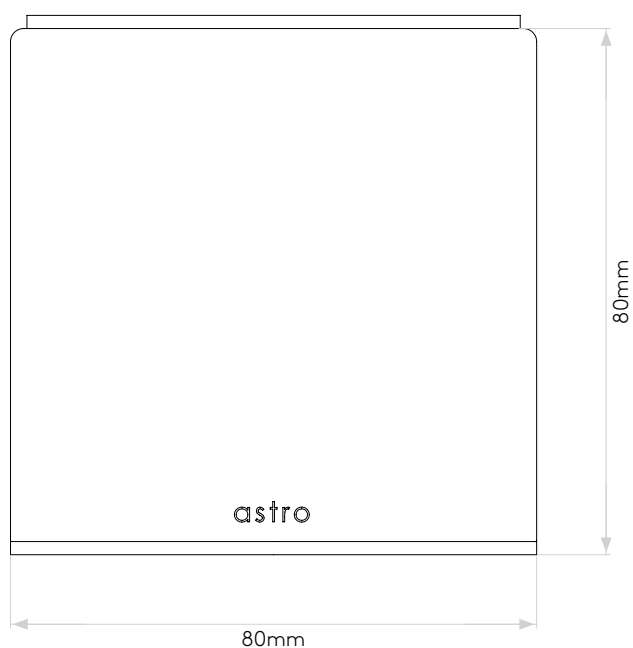

Please note that some dimensions may vary slightly due to manufacturing tolerances, this includes cable entry and fixing holes

Veuillez noter que certaines dimensions peuvent varier légèrement en raison des tolérances de fabrication, y compris l'entrée de câble et les trous de fixation.

Bitte beachten Sie, dass die Maße Fertigungstoleranzen unterliegen und daher in geringem Umfang von der angegebenen Größe abweichen können. Dies gilt auch für Kabeleingänge und Befestigungslöcher.

Si prega notare che possono esserci piccole variazioni in alcune dimensioni dovute alle tolleranze di produzione, queste includono l'ingresso del cavo e i fori di fissaggio.