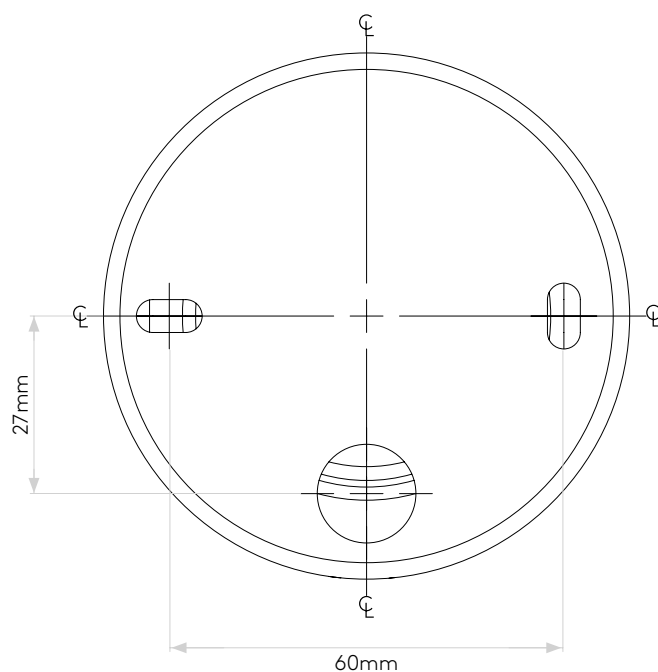

Please note that some dimensions may vary slightly due to manufacturing tolerances, this includes cable entry and fixing holes

Veuillez noter que certaines dimensions peuvent varier légèrement en raison des tolérances de fabrication, y compris l'entrée de câble et les trous de fixation.

Bitte beachten Sie, dass die Maße Fertigungstoleranzen unterliegen und daher in geringem Umfang von der angegebenen Größe abweichen können. Dies gilt auch für Kabeleingänge und Befestigungslöcher.

Si prega notare che possono esserci piccole variazioni in alcune dimensioni dovute alle tolleranze di produzione, queste includono l'ingresso del cavo e i fori di fissaggio.