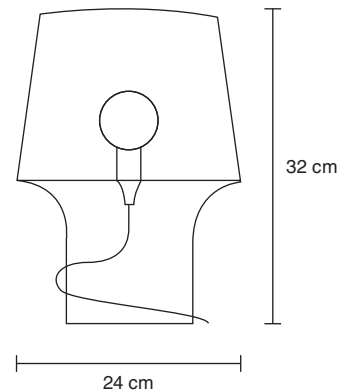

PRODUCT FACT SHEET

PROCESS	Cosy in grey is hand made, mouth blown in coloured soda lime glass, cut grinded and polished by hand. Carefully first hand selected.
DESIGNED BY / YEAR OF DESIGN	Harri Koskinen / 2006
TYPE	Table / Floor lamp
DESCRIPTION	Cosy is a lamp series with personality and ambience. Place them anywhere to create an atmosphere. The lamp's dim function makes it possible to control the light and mood in a room.
ENVIRONMENT	Indoor
MATERIAL	Soda lime glass, transparent PVC cord with a dimmer, plastic socket and an internal clear plastic construction to secure cord and socket.
COLOUR / REF. CODE	Smoked grey glass
VOLTAGE (V)	220-230V, 50 HZ, E 27, Max 60 Watt, PL Max 8W E27, Class II, IP20
BULB INCLUDED	No. Bulb can be purchased separately. Only use dimmable bulb.
DIMENSIONS (CM)	Ø: 24 Height: 32
CORD LENGTH (MM)	2600
WEIGHT (KG)	4,1
CLEANING INSTRUCTIONS	Clean with soft dry cloth only. Always switch off the electricity supply before cleaning.
ABOUT THE DESIGNER	Harri Koskinen is a leading designer from Finland and has been named designer of the year in Finland. He has also received several best product awards from around the world.