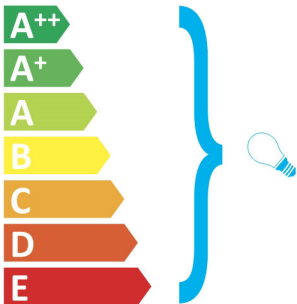

MUUTO UNFOLD LAMP

New Nordic

This luminaire is compatible with bulbs of the energy classes:

The luminaire is sold without a bulb.

874/2012