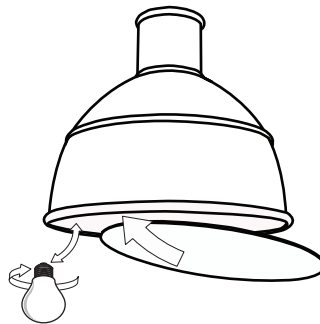

ASSEMBLY INSTRUCTION

UNFOLD BY FORM US WITH LOVE

CONTENT:

ACCESSORY BOX:

NOT INCLUDED
can be purchased separately

ASSEMBLY INSTRUCTION:

DIFFUSER

MUUTO
NEW NORDIC