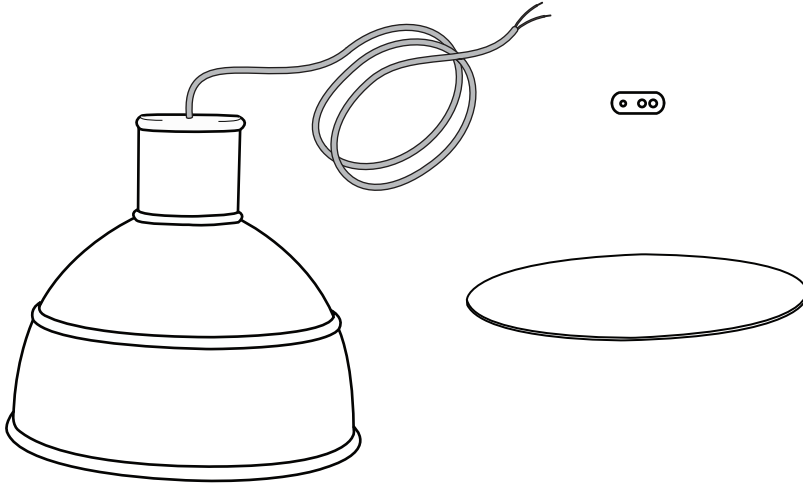

ASSEMBLY INSTRUCTION

UNFOLD BY FORM US WITH LOVE

CONTENT: