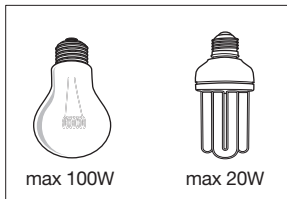

ASSEMBLY INSTRUCTION: