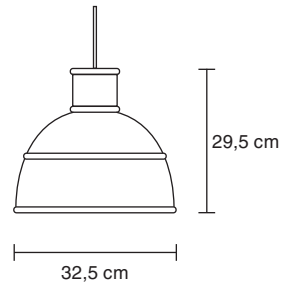

# PRODUCT FACT SHEET

<b>PROCESS</b>	The shade is pressed in vulcanised rubber under high temperature. Diffuser and socket holder cut by laser. Extruded cord.
<b>DESIGNED BY / YEAR OF DESIGN</b>	Form Us With Love / 2010
<b>TYPE</b>	Pendant light
<b>DESCRIPTION</b>	Unfold is an interpretation of the classic industry design and comes in a refined material that gives the lamp a modern and warm appearance.
<b>ENVIRONMENT</b>	Indoor
<b>MATERIAL</b>	Shade - silicone rubber, PVC cord. Diffuser clear frosted opal acrylic material.
<b>COLOUR / REF. CODE</b>	Grey, black, blue, purple, yellow, light grey, green, orange, dusty red, white, mustard and terracotta.
<b>VOLTAGE (V)</b>	220-240V, 50 HZ, E 27, Max 60 Watt Energy saving bulb, PL Max 40 W, IP 20, Class II
<b>DIMENSION</b>	H: 29,5 Ø: 32,5
<b>CANOPY INCLUDED</b>	Yes
<b>BULB INCLUDED</b>	No
<b>CORD LENGTH (MM)</b>	3500 mm - Longer cord is available for projects, contact <a href="mailto:contractsales@muuto.com">contractsales@muuto.com</a>
<b>WEIGHT (KG)</b>	2
<b>CLEANING INSTRUCTIONS</b>	Clean with soft dry/wet cloth. Always switch off the electricity supply before cleaning.