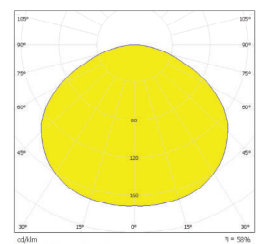

# PRODUCT FACT SHEET

<b>PROCESS</b>	The shade is pressed in vulcanised rubber under high temperature. Diffuser and socket holder cut by laser. Extruded cord.
<b>DESIGNED BY / YEAR OF DESIGN</b>	Form Us With Love / 2010
<b>TYPE</b>	Pendant light
<b>DESCRIPTION</b>	Unfold is an interpretation of the classic industry design and comes in a refined material that gives the lamp a modern and warm appearance.
<b>ENVIRONMENT</b>	Indoor
<b>MATERIAL</b>	Shade - silicone rubber, PVC cord. Diffuser clear frosted opal acrylic material.
<b>COLOUR / REF. CODE</b>	Grey, black, blue, purple, yellow, light grey, green, orange, dusty red, white, mustard and terracotta.
<b>VOLTAGE (V)</b>	220-240V, 50 HZ, E 27, Max 60 Watt Energy saving bulb, PL Max 40 W, IP 20, Class II
<b>DIMENSION</b>	H: 29,5 Ø: 32,5
<b>CANOPY INCLUDED</b>	Yes
<b>BULB INCLUDED</b>	No
<b>CORD LENGTH (MM)</b>	3500 mm - Longer cord is available for projects, contact <a href="mailto:contractsales@muuto.com">contractsales@muuto.com</a>
<b>WEIGHT (KG)</b>	2
<b>CLEANING INSTRUCTIONS</b>	Clean with soft dry/wet cloth. Always switch off the electricity supply before cleaning.