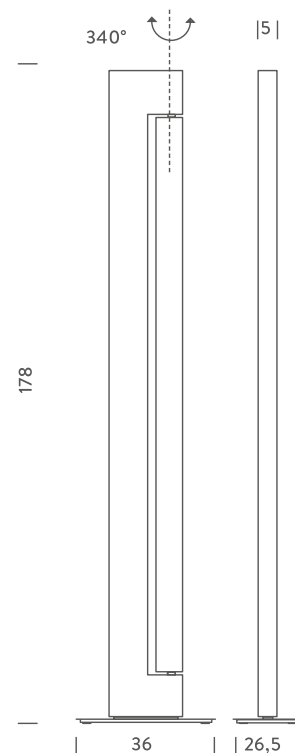

HALO+FLUO

LAMPING

Sorgente	R7s QT-DE (114mm) + G5 T16
Potenza	300W + 80W
Emissione	up and vertical, indirect
Regolazione	double switch, dimmable
Tensione	230V
Materiali	aluminium + PMMA
Note	orientable diffuser

Codes

ARA KXX 2B
ARA KWL 2B
ARA KDL 2B
ARA KXL 2B
ARA KML 2B
ARA KWW 2B

Structure

anthracite/anthracite
white/polished
champagne/polished
anthracite/polished
moka/polished
white/white

PACKAGE

Package 01	13x40x50 cm / Gross weight: 12.3 Kg
Package 02	31x17x190 cm / Gross weight: 10.5 Kg

Certificazioni

LED+LED

LAMPING

Sorgente	LED board + linear LED
Potenza	23W + 40W
Emissione	up and vertical, indirect
Regolazione	double, dimmable (DALI on request)
Tensione	230V
Temperatura colore	2700K/3000K
Flusso Luminoso	2850lm + 5200lm
Typ cri	83
Classe energetica	A+
Materiali	aluminium + PMMA
Note	orientable diffuser
Net lamp weight	21 Kg

Codes

ARA TWW 2B
ARA TWL 2B
ARA TXL 2B
ARA TDL 2B
ARA TXX 2B
ARA TML 2B

Structure

white/white
white/polished
anthracite/polished
champagne/polished
anthracite/anthracite
moka/polished

PACKAGE

Package 01	13x40x50 cm / Gross weight: 12.3 Kg
Package 02	31x17x190 cm / Gross weight: 10.5 Kg